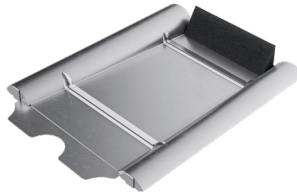

AEROCOMPACT®

COMPACTPITCH XM-B

WHEN INSTALLING ROOF HOOKS, THE XM-B CAN BE USED TO REPLACE THE ROOF TILE UNDERNEATH. THIS MEANS THAT THERE IS NO RISK OF TILES BREAKING, EVEN WITH HIGH SNOW LOADS. THE PANELS ARE MADE OF GALVANIZED SHEET STEEL WITH A ZINC-MAGNESIUM STRIP FOR EASY INSTALLATION. TWO DIFFERENT VARIANTS WILL BE AVAILABLE FROM AUGUST 2023.

Item description in detail:

Metal replacement plate for installation under roof hooks with foam wedges for additional sealing against driving rain and snow drifts.

Material: Galvanized steel and flexible zinc-magnesium tape, polyurethane soft foam, self-adhesive.

Product number: 705383

Description:

XM-B26 Metal replacement tiles

Matching tile type:

Cosmo 12 - Wienerberger
E58 - Erlus
E58 S - Erlus
F 13 Classic - Nelskamp
F 14 - Nelskamp
F 15 - Nelskamp
Flandern - Rößen
P 72 - Rapperswil
Pada - ZZ Wancor
Reformpfanne SL - Erlus
Rubin 13 - Braas
Universo 14 - Wienerberger
Viva NEU - Creaton
Z 17 - Mühlacker
Z 18 - Mühlacker

Packaging:

Disposable pallets – packed in cardboard
20 pieces per carton
240 pieces per pallet

Product number: 705384

Description:

XM-BC Metal replacement tiles

Matching tile type:

Altdeutsche Pfanne - Braas
Bramac Classic - Bramac
Bramac Dolomit - Bramac
Bramac Donau - Bramac
Bramac Montero - Bramac
Doppel-S - Braas
Europa - Eternit
Finkenberger Pfanne - Nelskamp
Frankfurter Pfanne - Braas
Göteborg - Creaton-Eternit
Harzer Pfanne - Braas
Heidelberg - Creaton Eternit
Heidelberger - Eternit
Kronen-Pfanne - Nelskamp
Maxima - Creaton
Römer Pfanne - Braas
S-Pfanne - Nelskamp
Sigma Pfanne - Nelskamp
Taunus Pfanne – Braas