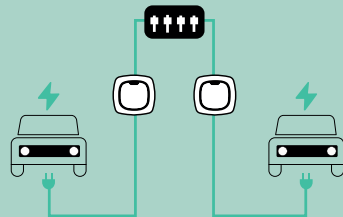

Eco-Smart Solar EV Charging

Use the surplus solar energy from your solar panels to charge your EV. Choose to charge with 100% solar energy, or a mix of solar and grid energy.*

Power Boost Dynamic Load Balancing

Balance the available energy between your home and car, in real-time, so you can run your large appliances and still charge at high speeds! No need for costly upgrades to your electrical panel.*

Power Sharing Charge Multiple EVs

Install multiple chargers on the same circuit to distribute the available energy dynamically and charge all connected cars at once.

Ask your sales representative how you can upgrade your smart charging system today.