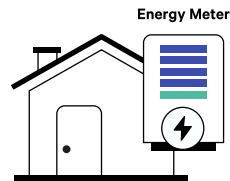

Power Boost Dynamic Load Balancing

Balance the available energy between your home and car, in real-time, so you can run your large appliances and still charge at high speeds! No need for costly upgrades to your electrical panel.*